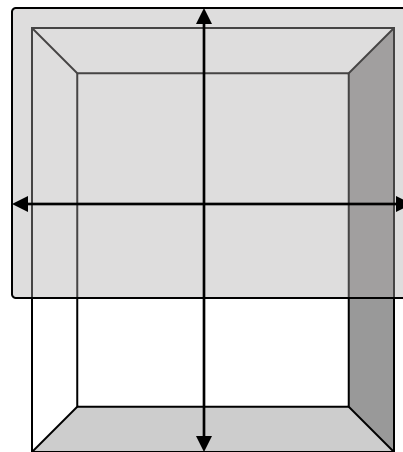

Inside (IB) Mount – Shade fits within the window frame.

Outside (OB) Mount – Shade overlaps the window opening.

Inside Mount

Outside Mount