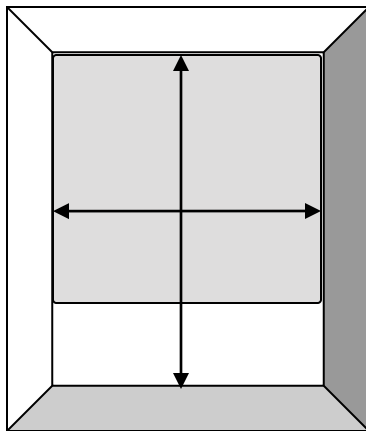

Inside (IB) Mount – Shade fits within the window frame.

Outside (OB) Mount – Shade overlaps the window opening.

Inside Mount

Outside Mount